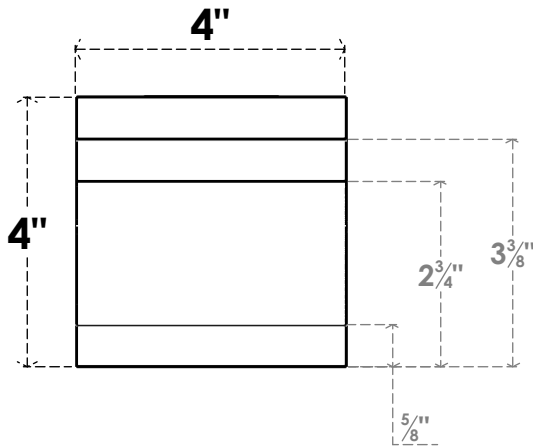

ITEM NUMBER: RFTURO040X04000X12000X004MED00RCPR

4"W X 4"H X 12"L TIMBERTHANE ROUGH CEDAR MEDITERRANEAN FAUX WOOD OPEN RAFTER TAIL, 4"L END, PRIMED TAN

SIDE PROFILE

ISOMETRIC

FRONT PROFILE

EKENA MILLWORK
2300 WEST MAIN ST.
CLARKSVILLE, TX 75426
TOLL FREE: 866-607-0453
WWW.EKENAMILLWORK.COM

NOTES

1. INSTALLATION TO BE COMPLETED IN ACCORDANCE WITH MANUFACTURER'S SPECIFICATIONS.
2. DRAWING MAY NOT BE TO SCALE
3. THIS DRAWING IS INTENDED FOR DESIGN AND PLANNING PURPOSES ONLY.
4. ALL INFORMATION CONTAINED HEREIN WAS CURRENT AT THE TIME OF DEVELOPMENT BUT MUST BE REVIEWED AND APPROVED BY THE PRODUCT MANUFACTURER TO BE CONSIDERED ACCURATE.
5. TIMBERTHANE ARCHITECTURAL PRODUCTS ARE MADE FROM HIGH DENSITY URETHANE AND COME FACTORY PRIMED