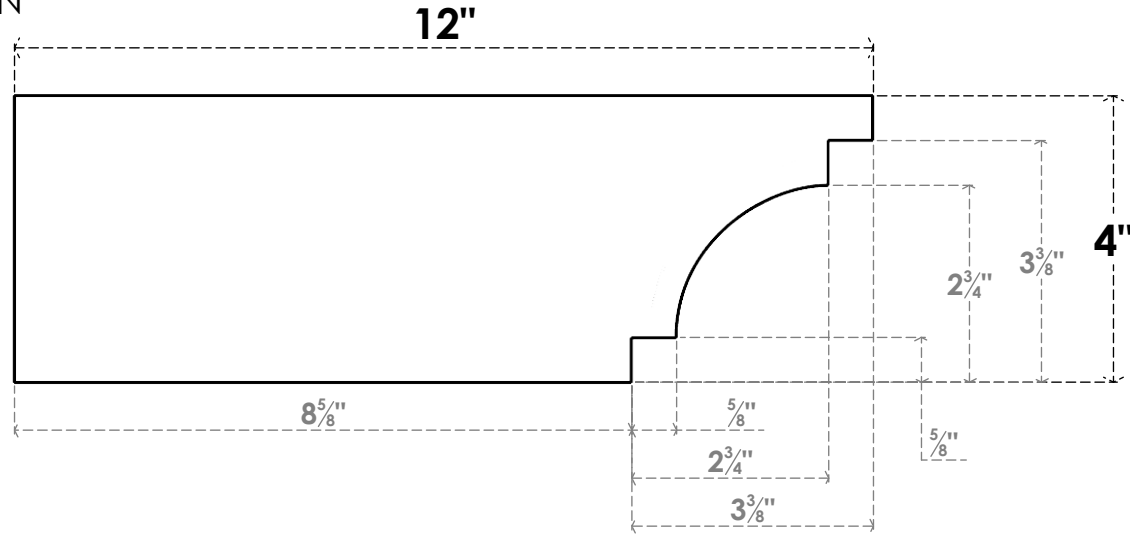

ITEM NUMBER: RFTURO040X04000X12000X004MED00RCPR

4"W X 4"H X 12"L TIMBERTHANE ROUGH CEDAR MEDITERRANEAN FAUX WOOD OPEN RAFTER TAIL, 4"L END, PRIMED TAN

SIDE PROFILE

ISOMETRIC

FRONT PROFILE

EKENA MILLWORK
2300 WEST MAIN ST.
CLARKSVILLE, TX 75426
TOLL FREE: 866-607-0453
WWW.EKENAMILLWORK.COM

NOTES

1. INSTALLATION TO BE COMPLETED IN ACCORDANCE WITH MANUFACTURER'S SPECIFICATIONS.
2. DRAWING MAY NOT BE TO SCALE
3. THIS DRAWING IS INTENDED FOR DESIGN AND PLANNING PURPOSES ONLY.
4. ALL INFORMATION CONTAINED HEREIN WAS CURRENT AT THE TIME OF DEVELOPMENT BUT MUST BE REVIEWED AND APPROVED BY THE PRODUCT MANUFACTURER TO BE CONSIDERED ACCURATE.
5. TIMBERTHANE ARCHITECTURAL PRODUCTS ARE MADE FROM HIGH DENSITY URETHANE AND COME FACTORY PRIMED