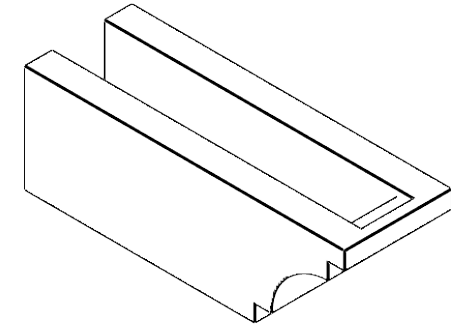

ITEM NUMBER: RFTURO040X04000X12000X004MED00RCPR

4"W X 4"H X 12"L TIMBERTHANE ROUGH CEDAR MEDITERRANEAN FAUX WOOD OPEN RAFTER TAIL, 4"L END, PRIMED TAN

SIDE PROFILE

ISOMETRIC

FRONT PROFILE

EKENA MILLWORK
2300 WEST MAIN ST.
CLARKSVILLE, TX 75426
TOLL FREE: 866-607-0453
WWW.EKENAMILLWORK.COM

NOTES

1. INSTALLATION TO BE COMPLETED IN ACCORDANCE WITH MANUFACTURER'S SPECIFICATIONS.
2. DRAWING MAY NOT BE TO SCALE
3. THIS DRAWING IS INTENDED FOR DESIGN AND PLANNING PURPOSES ONLY.
4. ALL INFORMATION CONTAINED HEREIN WAS CURRENT AT THE TIME OF DEVELOPMENT BUT MUST BE REVIEWED AND APPROVED BY THE PRODUCT MANUFACTURER TO BE CONSIDERED ACCURATE.
5. TIMBERTHANE ARCHITECTURAL PRODUCTS ARE MADE FROM HIGH DENSITY URETHANE AND COME FACTORY PRIMED